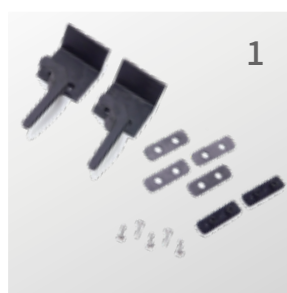

Item number	Description of spare parts	Image
10021843	Flyscreen 900x600	8
10021832	Sunscreen 400x400	9
10021838	Sunscreen 700x500	9
10021844	Sunscreen 900x600	9
10021845	Ball-head receiver 400x400	10
10021846	Ball-head receiver 700x500	10
10021847	Ball-head receiver 900x600	10
10039198	Sealing 400x400	11
10039199	Sealing 700x500	11
10039200	Sealing 900x600	11
10023224	Shaft 24-35	12
10023225	Shaft 36-45	12
10023226	Shaft 46-55	12
10030155	Shaft 56-65	12
10013939	Closing RAL 7036	13
10033903	Wide cover bead	14