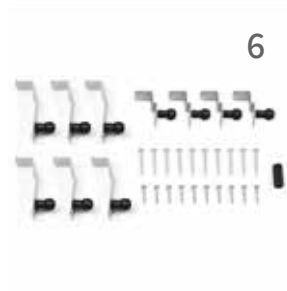

Item number	Description of spare parts	Image
REMItop Vario II (with notched positioner)		
10039198	Sealing 400x400	14
10028684	Pre assembled hood top section 400x400	19
10028685	Acrylic cover 400x400; including rubber seal and foam tape	20
10028686	Spare part set put-up hinge	21
10028687	Brackets 400x400 24-35	5
10028688	Brackets 400x400 36-45	5
10028690	Brackets 400x400 46-55	5
10028692	Pre assembled sub frame 400x400	8
10021831	Flyscreen 400x400	11
10021832	Sunscreen 400x400	10
10021845	Ball-head receiver 400x400	-
10069563	Set head piece handlebar pleated blind	22
10069581	Set bolt hinge+ lifter	23