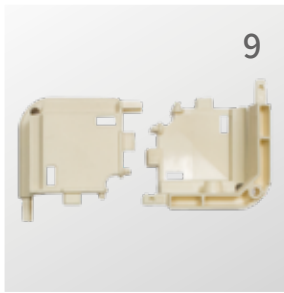

Sun and insect protection for windows

REMIbase+

REMIbase II

Item number	Description of spare parts	Image
REMIbase+		
10069561	Set mount cover RAL 9001	1
10069562	Set Blinds RAL 9001	2
10069563	Set head piece handlebar pleated blind	3
10013939	Closing RAL 7036	4
10069564	Set track holder	5
10069577	Guidung cord white	6
10069578	Guiding cord black	7
10069579	Set compression spring	8
REMIbase 2		
10069565	Set framecorner RAL9001	9
10069567	Set bottom piece RAL9001	10
10069571	Set corner frame RAL9001	11
10069569	Set head piece handlebar pleated blind	12
10004409	Clockwerk motor with spring compressor and end pin	13
10007031	Spring compressor	14
10013939	Closing RAL 7036	4
10069570	Set cord tightener	15
10069568	Set mount cover RAL9001	16
10069572	Set track holder	17
10064265	Cover profile 5m RAL9001	18
10069577	Guidung cord white	6
10069578	Guiding cord black	7
10069579	Set compression spring	8

Sun and insect protection for doors

Item number	Description of spare parts	Image
REMIcare VAN		
10050965	Flyscreen pleated material Ducato - height 1710mm	1
10050966	Flyscreen pleated material Ducato - height 1435mm	2
10050968	Upper guiding rods Ducato - width 1250mm	3
10050970	Upper guiding rods Ducato - width 1080mm	4
10050973	Soil profil Ducato - width 1250mm	5
10050974	Soil profil Ducato - width 1080mm	6
10050975	Cover c-pillar Ducato high 1710mm	7
10050978	Cover c-pillar Ducato height 1435mm	8
10050979	Brush upper guiding rod - for all sizes	9
10050980	Brush handle bar - for all sizes	9
10050981	End piece set	10
10050982	Accessories kit	11
10059789	Panel B-column retrofit Ducato all sizes	12
10063345	Rain shield retrofit kit for Ducato	13
10069570	Set cord tightener	14
10074579	End piece set -only for doors in Hymervans-	XXX
REMIcare II		
10017512	Mount cover	15
10017511	Corner piece left	16
10017510	Corner piece right	17
REMIpart III		
10013060	End piece left RAL 9002	-
10013062	End piece right RAL 9002	-