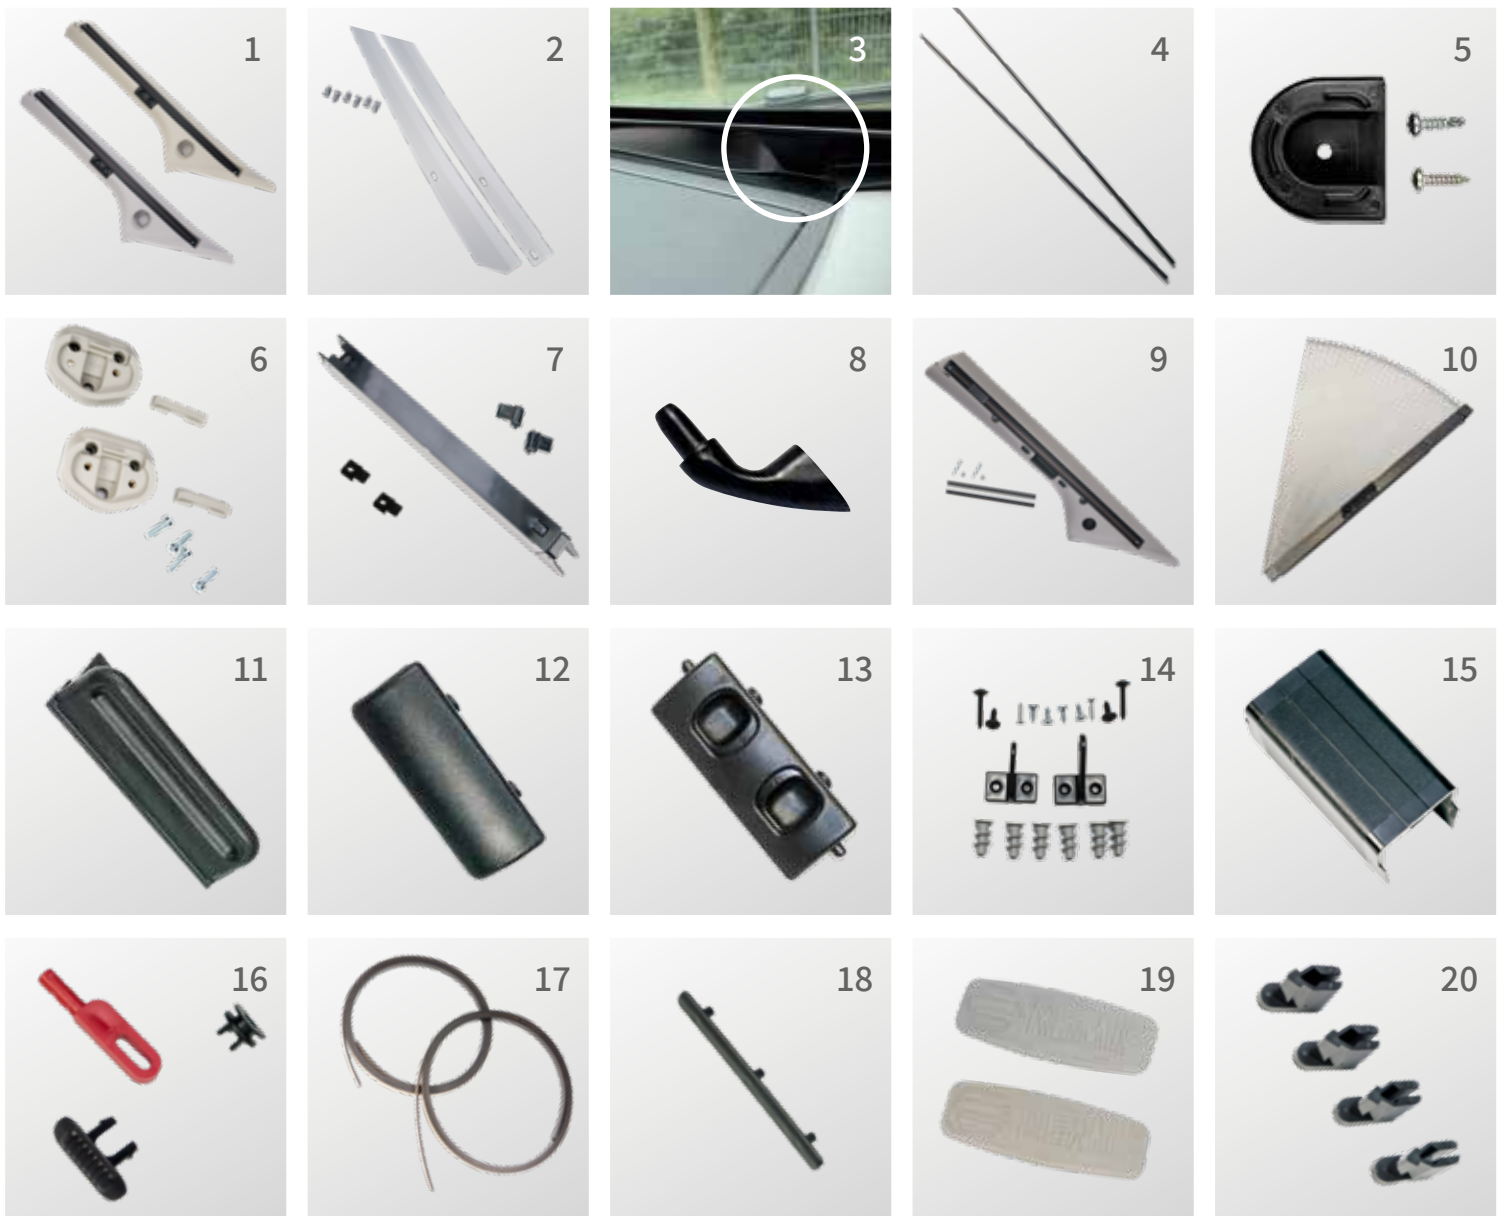

Item number	Description of spare parts	Image
REMifront III - Mercedes Sprinter		
10021398	Upper cover Sprinter (III)	2
10021397	Tube Sprinter (III)	4
10021391	Plethead blind incl. handlebar left Sprinter (III)	10
10021390	Plethead blind incl. handlebar right Sprinter (III)	10
10016311	Handle front I Sprinter (III)	11
REMifront IV - Renault Master		
10050407	Plethead blind incl. handlebar left Master (IV)	10
10050408	Plethead blind incl. handlebar right Master (IV)	10
10050409	Tube Master (IV)	4
Different types		
10017722	Upper tube Iveco (II+III)	4
10017723	Lower tube Iveco (II+III)	4
10015620	Handle front III	12
10023918	Handle front IV	13
10017846	Assembly bag for front screen	14
10015619	Sliding piece	15
10020439	Closing set (red/black) (II+III)	16
10013845	Magnetic strip (2x800mm)	17
10016312	Index plate	18
10017540	Fastening angle guiding rod (all variations)	8